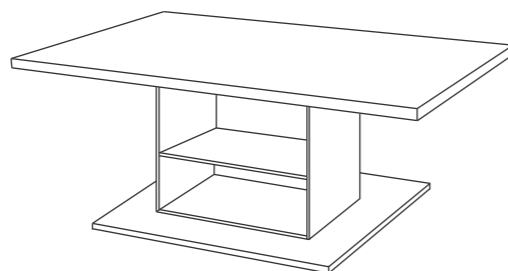

F脚

奥行 850

奥行 900

	[O-N/BR/VNA]		[O-N/BR/VNA]
1250	¥103,800	1250	¥137,800
1350	¥116,800	1350	¥144,600
1500	¥124,800	1500	¥157,800
1650	¥132,200	1650	¥168,600
1800	¥139,800	1800	¥181,600
2000	¥163,800	2000	¥194,800